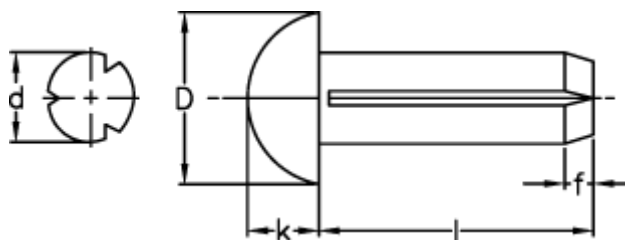

# Data Sheet

Article number: 08843525

Description: KLEE Slotted rivet N4 5x22, steel  
DIN 1476/DIN-EN-Norm 28 746

## Measures

---

D	= 8.8
d	= 5.0
f	= 1.5
k	= 3.0
Length	= 7-25